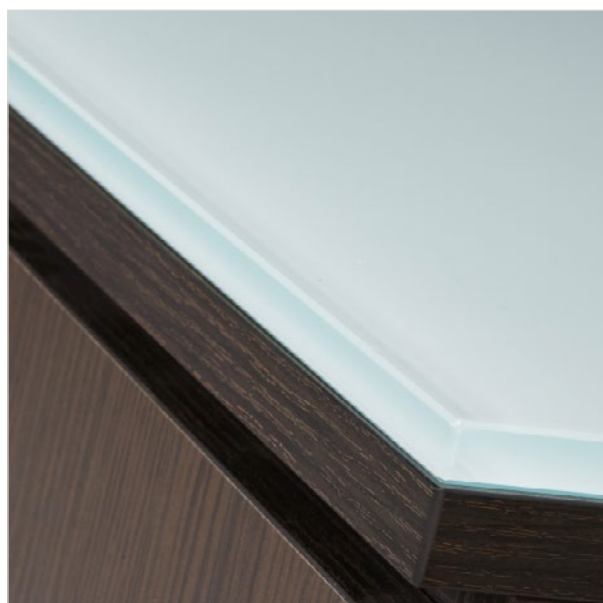

**BLADDECOREN**

---

ANTRACIET EIKEN

ROBSON EIKEN

(W) WIT

**GLAS TOPBLAD**

---

GEHARD MELKGLAS