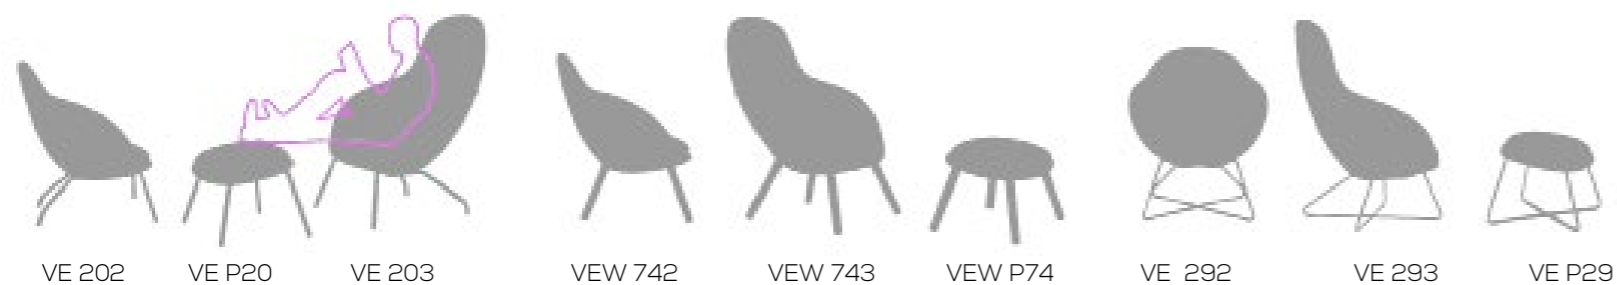

FAUTEUIL VIENI

BIJPASSENDE PRODUCTEN

VE 293

VE 743

VE W 742

SIT AND RELAX!

AFMETINGEN EN UITVOERINGEN

KENMERKEN

OPTIES

- Verchromde voet frame
- Epoxy in RAL/ALU frame

- Kunststof voeten
- Diverse soorten stofgroepen

STYLE THAT CAPTIVATES!

VE 202

VE 292

Vieni is a Spacious and comfortable armchair providing exceptional comfort. The fluid sewing line emphasizes the spherical shape of the armchair. Owing to attention to detail and the highest quality of the components used for its construction, it is modern and smart. This collection just invites you to rest and relax.