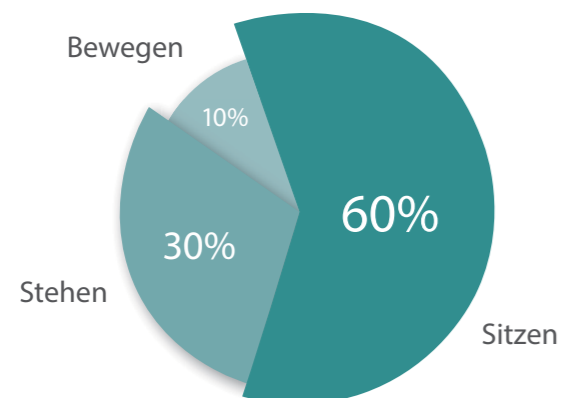

Arbeitsmediziner empfehlen für den Ausgleich des Bewegungsmangels: 60% der Tätigkeiten im Büro sollten im Sitzen verbracht werden, 30% im Stehen und der Rest in Bewegung.

To compensate for the lack of movement, occupational physicians recommend: 60% of office work should be spent sitting, 30% standing and the rest moving.

Voor het tekort aan beweging wordt door bedrijfsartsen aanbevolen: 60% van de bezigheden op kantoor moeten zittend doorgebracht worden, 30% staand en de rest in beweging.

CREW – findet immer die richtige Position!

Durch die stufenlose, elektromotorische Höhenanpassung mit dem Sitz-Steh-Tisch aus der Produktreihe CREW finden Sie immer die richtige Position für entspanntes Arbeiten! Der Höhenunterschied für Ihre Gesundheit beträgt 600 mm. CREW bietet Ihnen einen frei einstellbaren Bereich von 650 bis 1250 mm und wird so zum voll ergonomischen Arbeitsplatz.

CREW – always finds the right position!

The infinitely variable, electromotive height adjustment of the sit-stand-table from the product series CREW always finds your right position for relaxed working! The difference in height for your health amounts to 600 mm. CREW offers you a freely adjustable range from 650 to 1250 mm, and so becomes a fully ergonomic workplace.

CREW – vindt altijd de juiste positie!

Door de traploze, elektromotorische hoogterstelling met de zit-statafel uit de productlijn CREW, vindt u altijd de juiste positie om ontspannen te werken! Het hoogteverschil voor uw gezondheid bedraagt 600 mm. CREW biedt u een vrij instelbaar bereik van 650-1250 mm en wordt zo tot een volledig ergonomische werkplek.