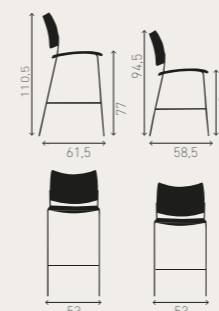

CURVY BARSTOOL

1288/07 9 KG

shell plastic

1289/07 9.2 KG

shell plastic,
upholstered seat

2288/07 9.5 KG

fully upholstered

CURVY BARSTOOL counter

3288/06 9.5 KG

shell natural beech

3289/06 9.7 KG

Backrest natural beech +
upholstered seat

3287/06 10 KG

Backrest padded upholstered
+ upholstered seat

CURVY BARSTOOL

3288/07 9.7 KG

shell natural beech

3289/07 9.9 KG

Backrest natural beech +
upholstered seat

3287/07 10.2 KG

Backrest padded upholstered
+ upholstered seat

COBRA BARSTOOL

COBRA BARSTOOL counter

1278/06 7.5 KG

shell plastic

1279/06 7.7 KG

shell plastic,
upholstered seat

2278/06 8.1 KG

fully upholstered

COBRA BARSTOOL

1278/07 7.8 KG

shell plastic