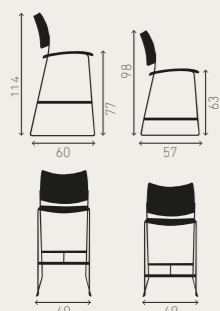

Seat element completely upholstered

OPTIONS

table

armrest

corner element

wall spacer

joining leg

CURVY PRODUCTOVERZICHT

CURVY BARSTOOL

CURVY BARSTOOL counter

1288/06 8.7 KG

shell plastic

1289/06 8.9 KG

shell plastic,
upholstered seat

2288/06 9.3 KG

fully upholstered