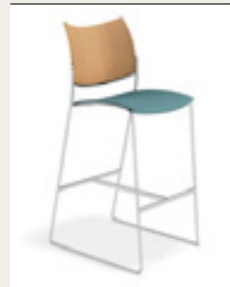

Backrest natural beech +
upholstered seat

3287/07 10.2 KG