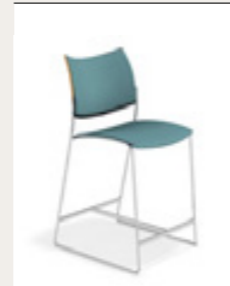

CURVY BARSTOOL

1288/07 9 KG

shell plastic

1289/07 9.2 KG

shell plastic,
upholstered seat

2288/07 9.5 KG

fully upholstered

CURVY BARSTOOL counter

3288/06 9.5 KG

shell natural beech

3289/06 9.7 KG

Backrest natural beech +
upholstered seat

3287/06 10 KG

Backrest padded upholstered
+ upholstered seat

CURVY BARSTOOL

3288/07 9.7 KG