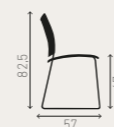

3278/10 6.7 KG

shell natural beech

3279/10 6.9 KG

Backrest natural beech +
upholstered seat

3277/10 7.3 KG

Backrest padded upholstered
+ upholstered seat

Underseat linking
centre-to-centre distance
Chair-Chair 50,8 cm
Chair-Armchair 55,2 cm
Armchair-Armchair 55,2 cm

Floor linking
centre-to-centre distance
Chair-Chair 51 cm
Chair-Armchair 54 cm

stackable up to 25 chairs

sizes in cm

CARVER

CARVER

1258/00 7.4 KG

shell plastic

1259/00 7.8 KG