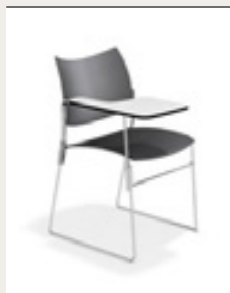

CURVY PRODUCTOVERZICHT

OPTIONS (CURVY, CARVER & COBRA)

writing tablet