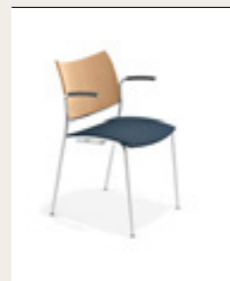

Backrest natural beech +
upholstered seat

3277/10 7.3 KG