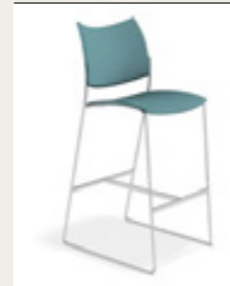

CURVY BARSTOOL

1288/07 9 KG

shell plastic

1289/07 9.2 KG

shell plastic,
upholstered seat

2288/07 9.5 KG

fully upholstered

CURVY BARSTOOL counter