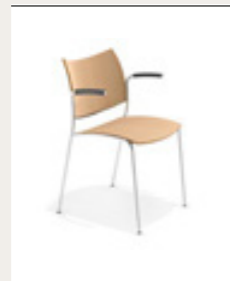

With armrests

3278/10 6.7 KG

shell natural beech

3279/10 6.9 KG