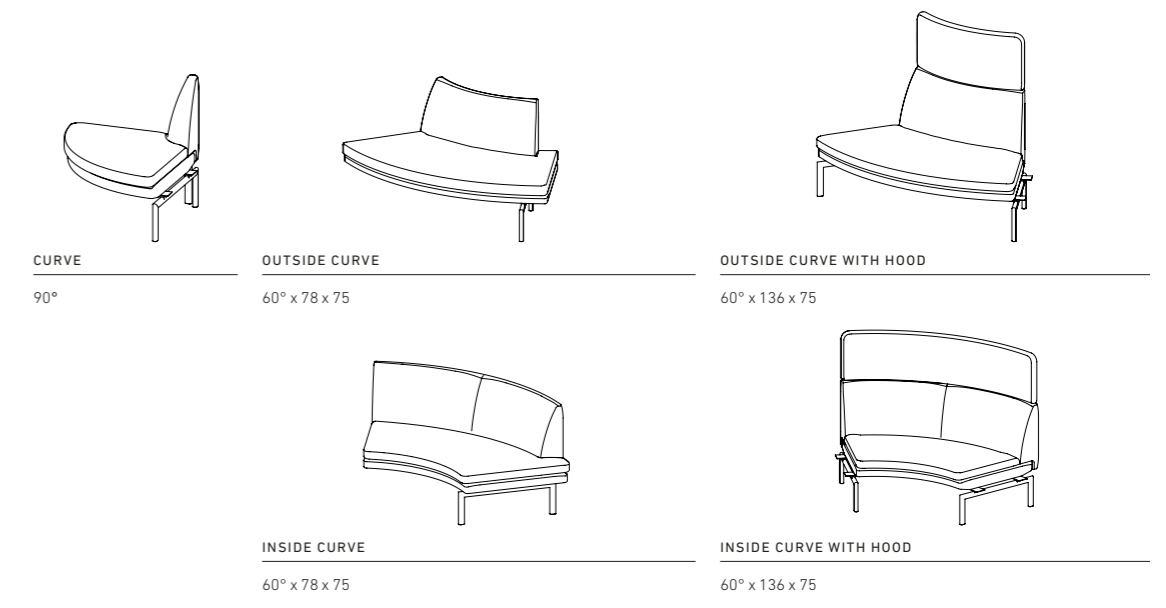

GABO MODULAIRE WACHTBANK

GABO
Dimensions width, height, depth (in cm)

ARMCHAIR

90 x 78 x 75

ARMCHAIR WITH HOOD

90 x 136 x 75

SOFA

3,5-seater 240 x 78 x 75
3-seater 215 x 78 x 75
2,5-seater 190 x 78 x 75

SIDE TABLE MEDIUM

∅ 95 x 28,5

SIDE TABLE LARGE

167 x 64 x 28,5

SOFA WITH HOOD

3,5-seater 240 x 136 x 75
3-seater 215 x 136 x 75
2,5-seater 190 x 136 x 75

GABO LOUNGE
Dimensions width, height, depth (in cm)

SOFA

3-seat 215 x 78 x 80
2,5-seat 190 x 78 x 80

SOFA 1-ARM

3-seat 200 x 78 x 80
2,5-seat 175 x 78 x 80
2-seat 150 x 78 x 80

CHAISE LONGUE

225 x 78 x 80
200 x 78 x 80
185 x 78 x 80

GABO MODULAIRE WACHTBANK

GABO MODULAR
Dimensions width, height, depth (in cm)