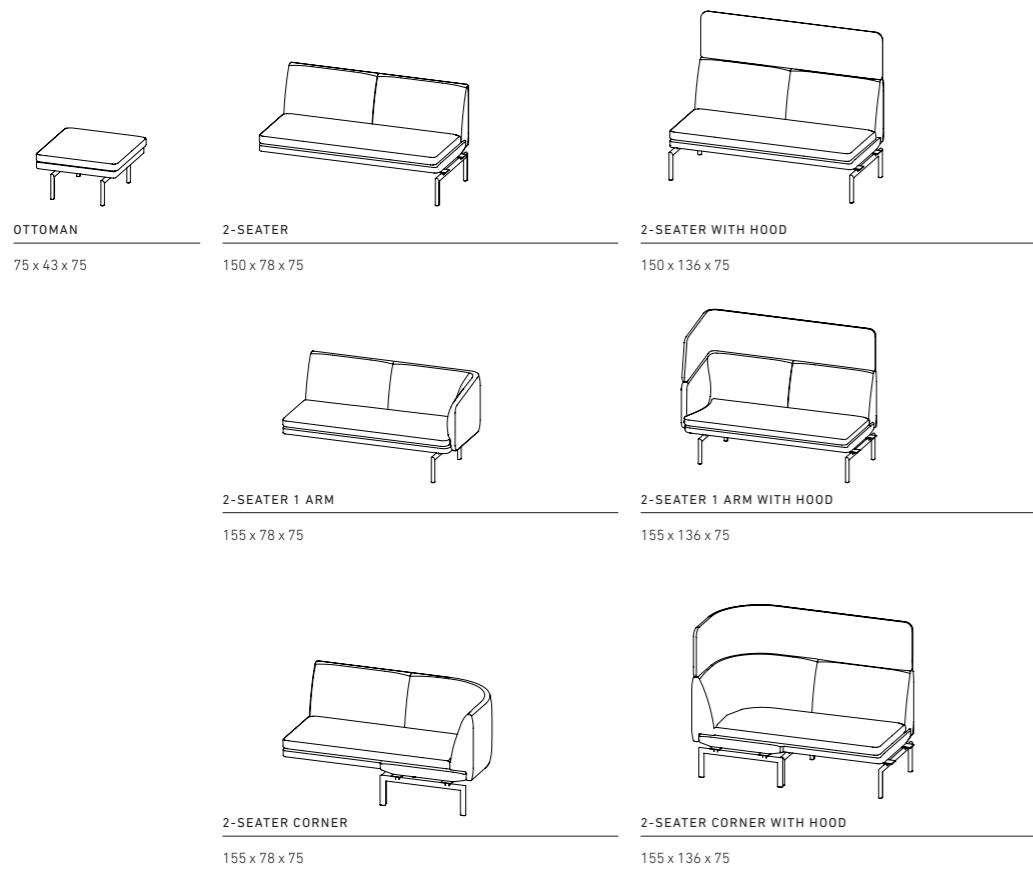

GABO MODULAIRE WACHTBANK

GABO
Dimensions width, height, depth (in cm)

ARMCHAIR

90 x 78 x 75

ARMCHAIR WITH HOOD

90 x 136 x 75

SOFA

3,5-seater 240 x 78 x 75
3-seater 215 x 78 x 75
2,5-seater 190 x 78 x 75

SIDE TABLE MEDIUM

∅ 95 x 28,5

SIDE TABLE LARGE

167 x 64 x 28,5

SOFA WITH HOOD

3,5-seater 240 x 136 x 75
3-seater 215 x 136 x 75
2,5-seater 190 x 136 x 75

GABO LOUNGE
Dimensions width, height, depth (in cm)

SOFA

3-seat 215 x 78 x 80
2,5-seat 190 x 78 x 80

SOFA 1-ARM

3-seat 200 x 78 x 80
2,5-seat 175 x 78 x 80
2-seat 150 x 78 x 80

CHAISE LONGUE

225 x 78 x 80
200 x 78 x 80
185 x 78 x 80

GABO MODULAIRE WACHTBANK

GABO MODULAR
Dimensions width, height, depth (in cm)