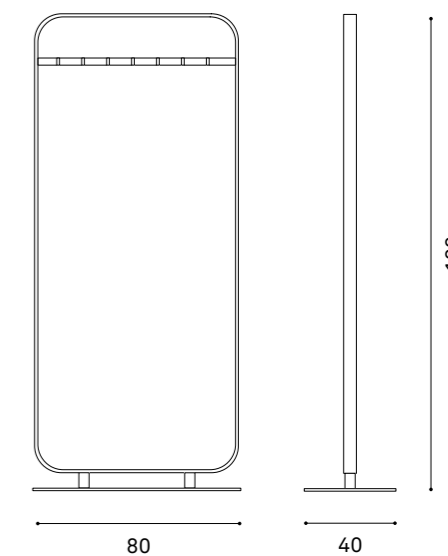

DESIGN GERALD BRANDSTÄTTER

The rounded frame and base of Focus are made of steel. Timeless, high-quality and modern, it is available in high-gloss white or silver grey. As the horizontal polished aluminium bar is grooved, the coats hang at regularly spaced intervals.

**MATERIAL AND FINISH**  
Powder coated steel upright and base  
Polished aluminium horizontal bar

**COLOURS**

**DIMENSIONS (CM)**

**ADDITIONAL**  
Matching coat hanger: Chrome hanger