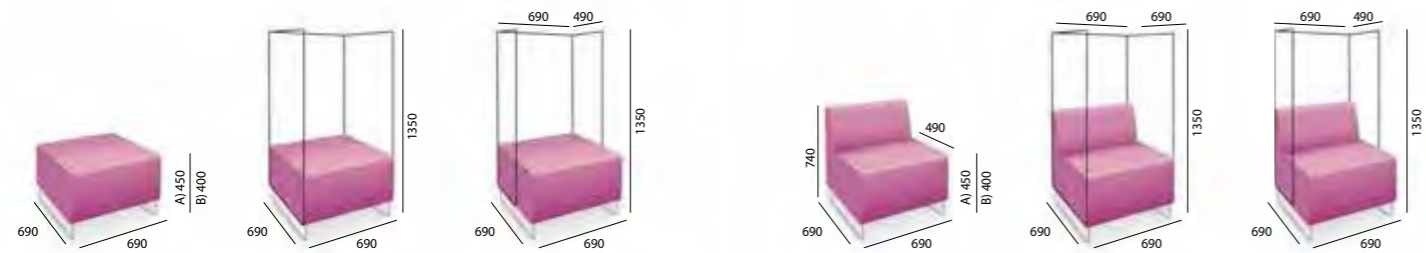

QD P690
QD P690 + 3x QD SC 690
QD P690 + 2x QD SC 490 + QD SC 690
QD PO690
QD PO690 + 3x QD SC 690
QD PO690 + 2x QD SC 490 + QD SC 690