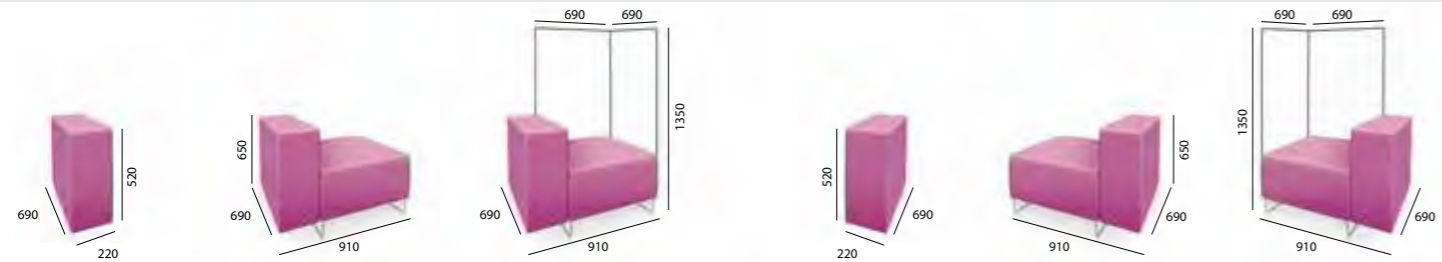

QD P1
QD P690 + QD P1 R
QD P690 + QD P1 R + 2x QD SC 690
QD P1
QD P690 + QD P1L
QD P690 + QD P1L + 2x QD SC 690