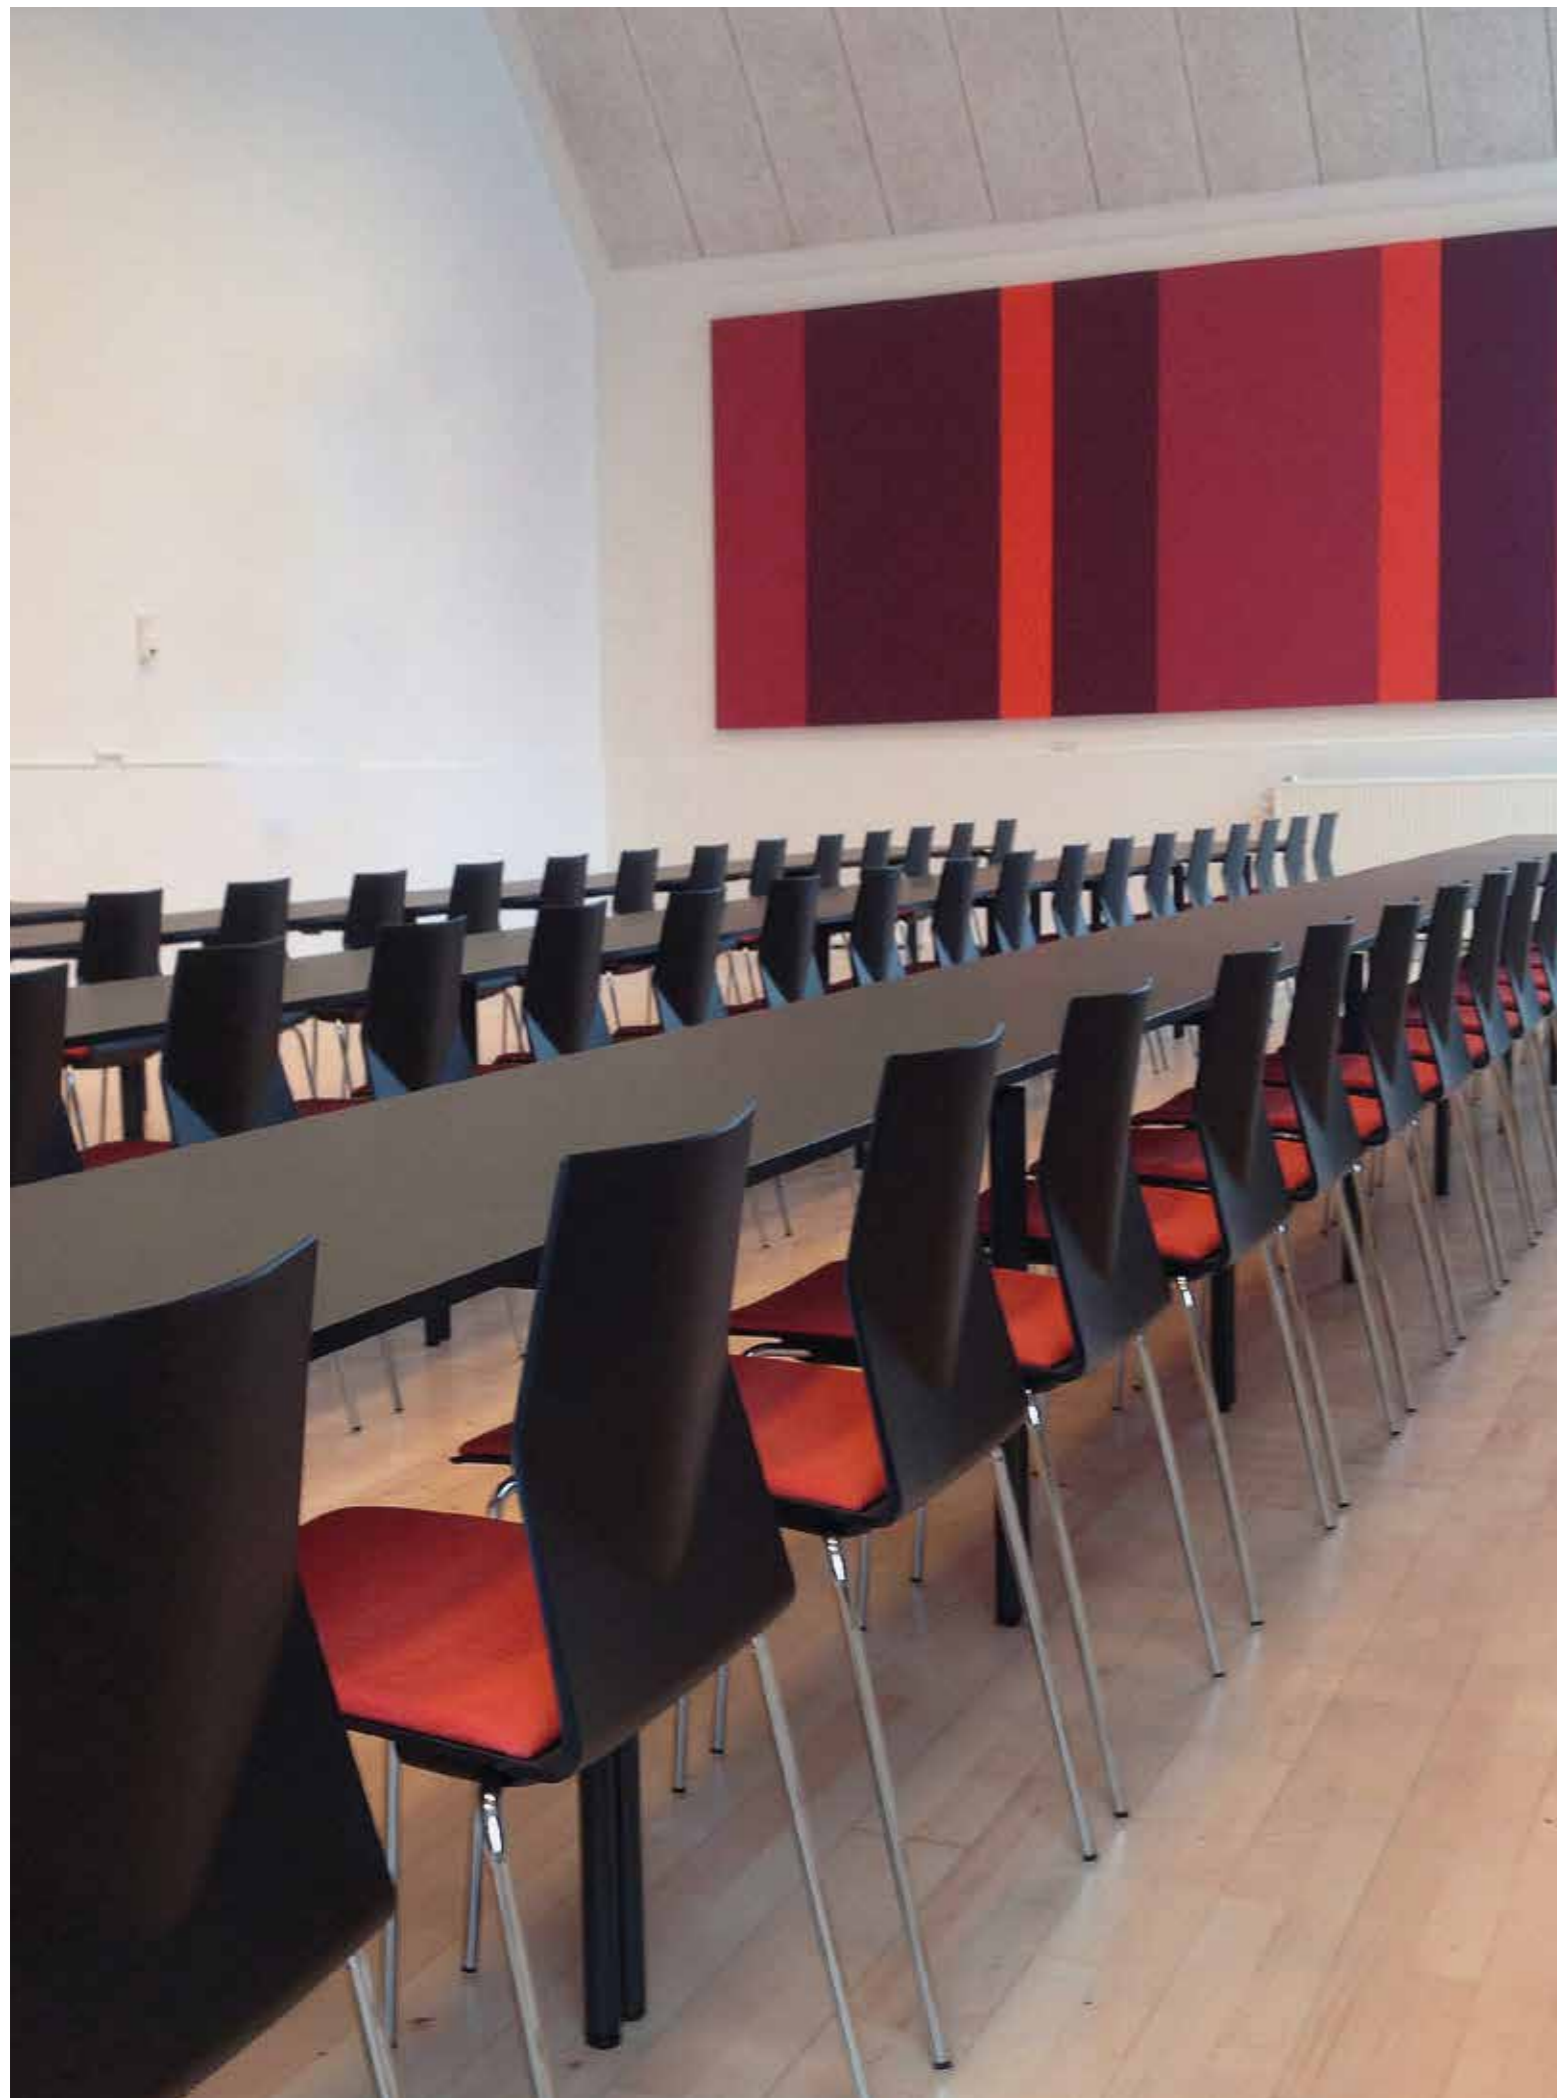

Stacking protection

Noise reduction glides

Option foldable writing tablet

Linking device