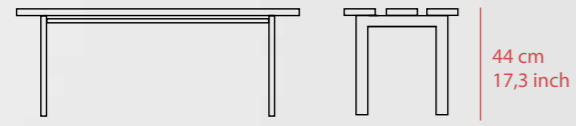

## TERTIO BV

100 cm  
39,4 inch

38 cm  
15,0 inch

Supports

Seat parts

vE 7377

Pine

White plastic