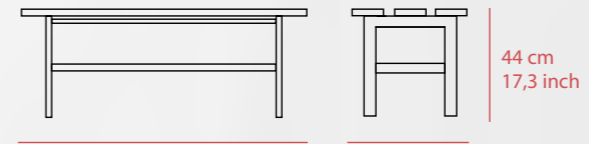

TERTIO BVS

100 cm
39,4 inch

38 cm
15,0 inch

Supports

Profiles

Seat parts

vE 7377

Aluminium

Pine

RAL 5002

White plastic

RAL 9010

RAL 3002

RAL 9006

RAL 9011