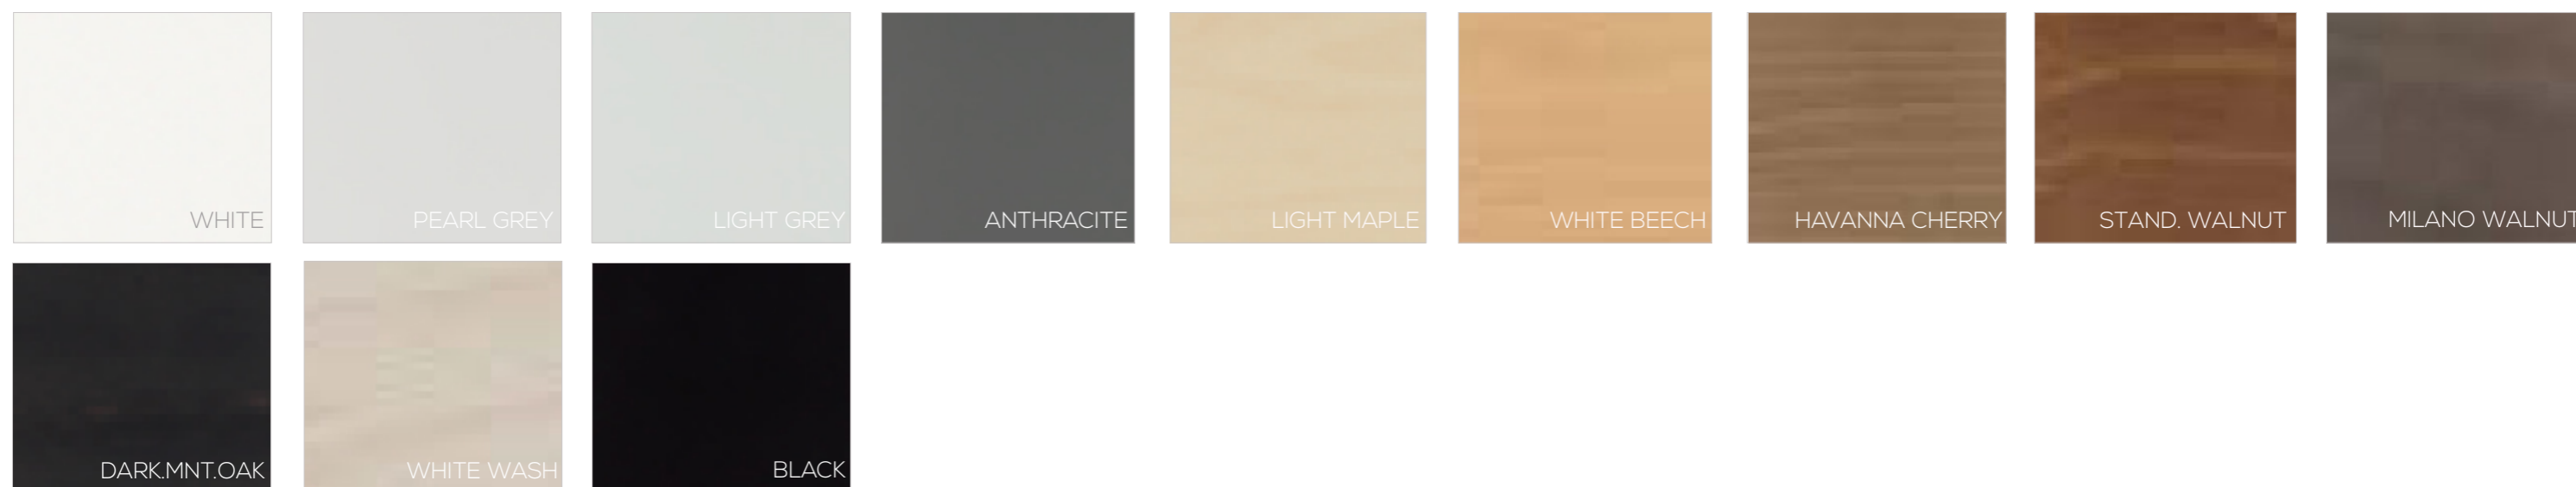

CALIBER - Houtfineer

---

Stalen frame - Powder coating

---

Stalen frame - Chrome

---

Stof : XTREME CAMIRA- 100% recycled polyester - slijtvastheid 100.000 Martindale

Stof : FIELD - 100% trevira CS - slijtvastheid 100.000 Martindale