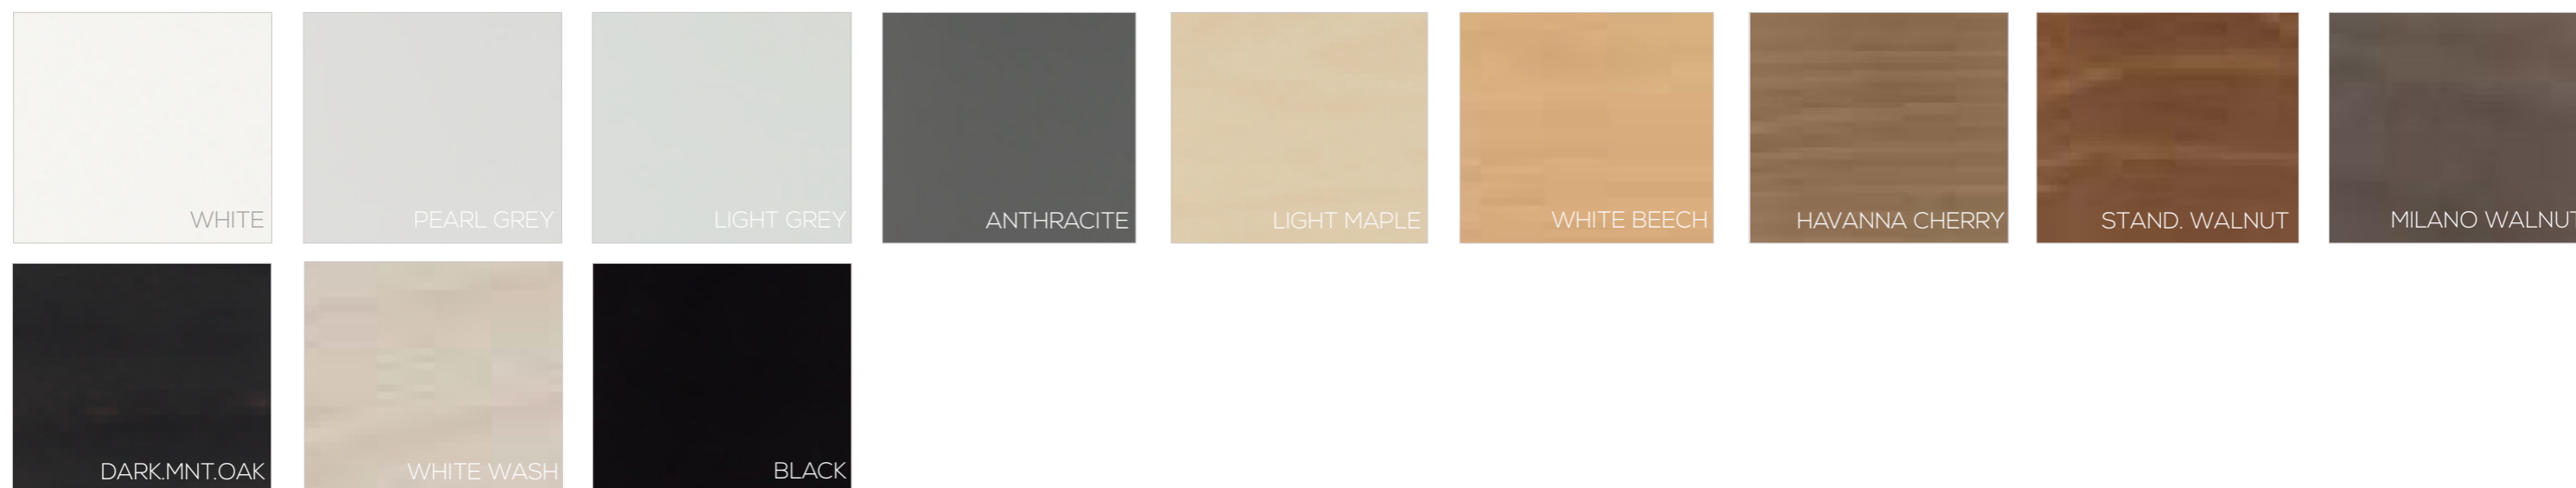

LYNX II - Houtfineer

---

Stalen frame - Powder coating

---

Stalen frame - Chrome

---

Stof : XTREME CAMIRA- 100% recycled polyester - slijtvastheid 100.000 Martindale

ADOBO