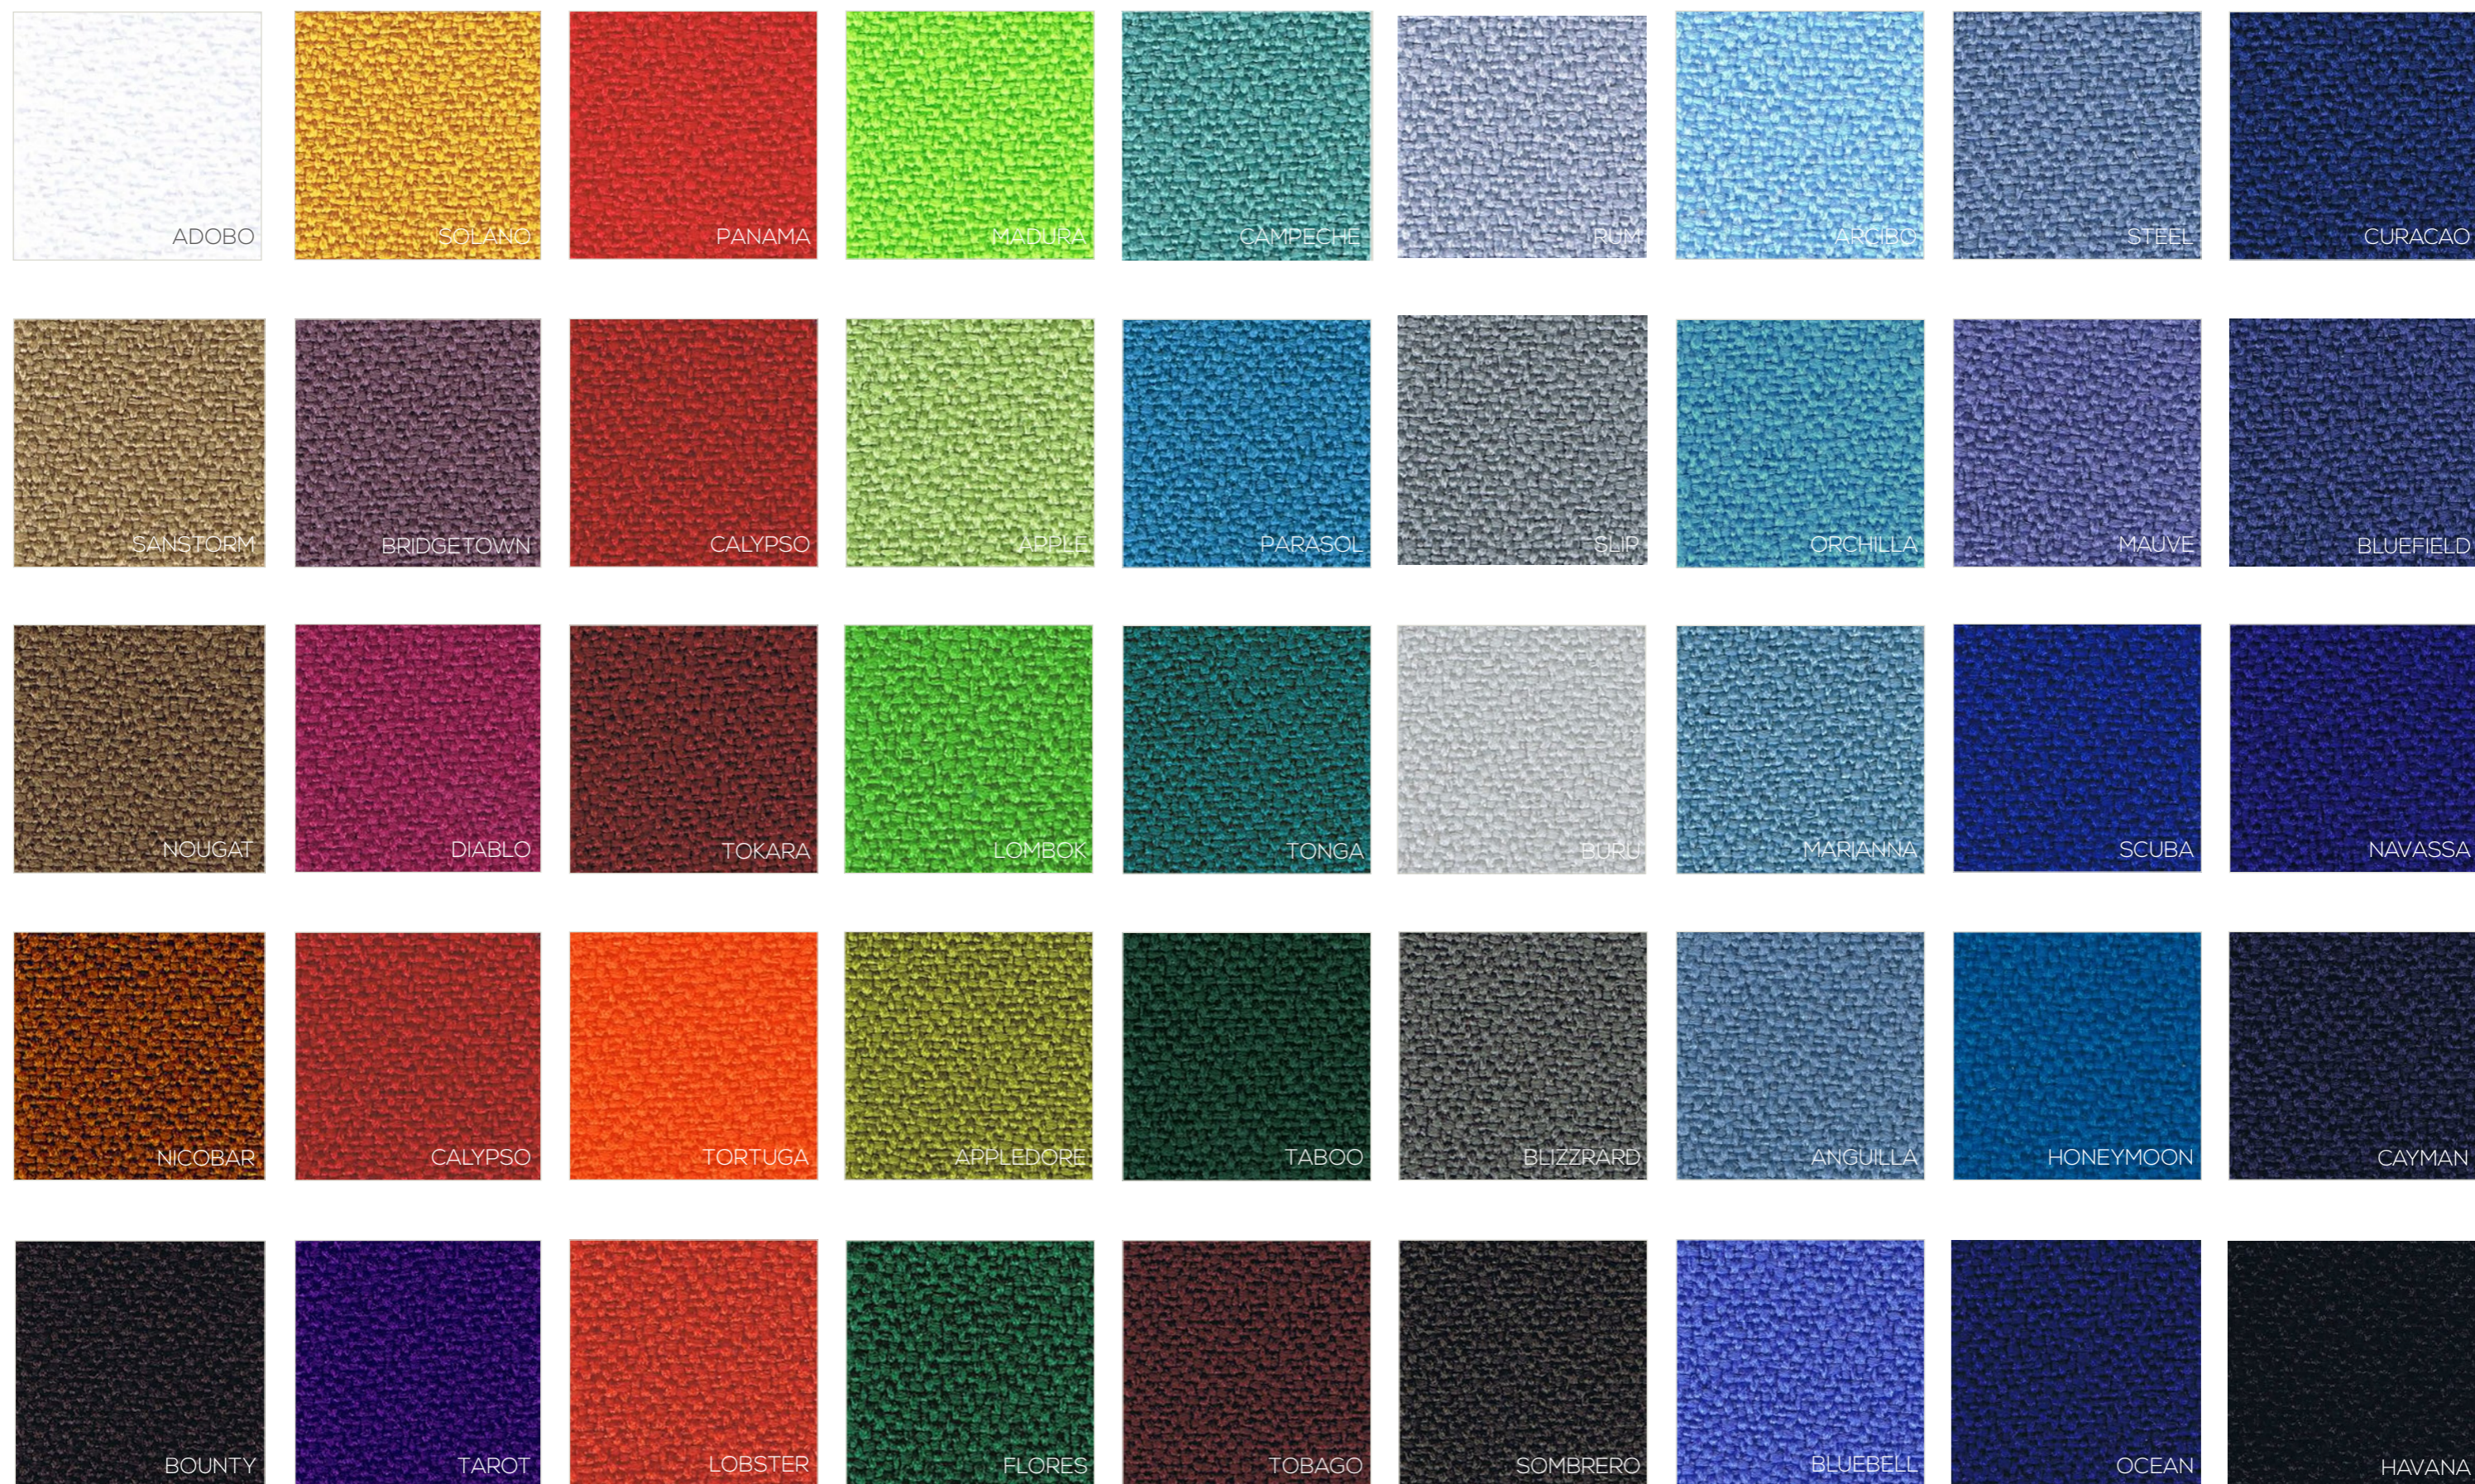

BEDSIT

BENCH

INNERCITY

SUBWAY

Stof: XTREME CAMIRA- 100% recycled polyester - slijtvastheid 100.000 Martindale

Stof: INTERGLOBE WOOL 2 GABRIËL - 100% wol - slijtvastheid 50.000 Martindale

Stof: STEP MELANGE - 100% trevira cs - slijtvastheid 100.000 Martindale