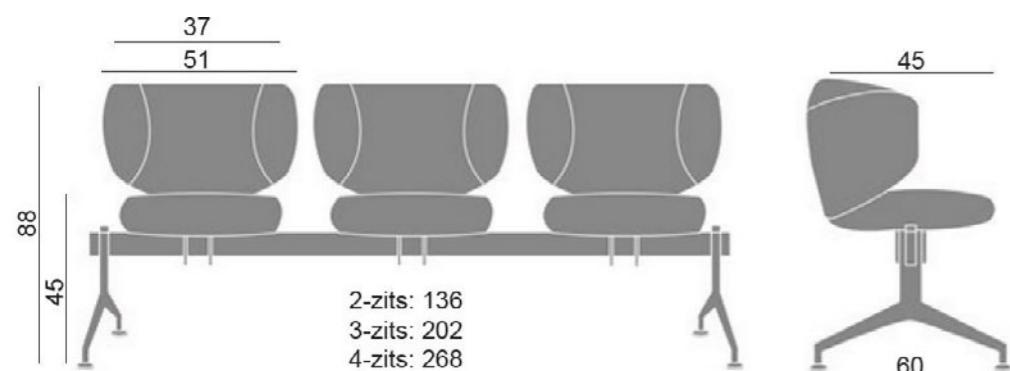

WACHTKAMERSTOEL CLUBIN

BIJPASSENDE PRODUCTEN

Wachtbank Clubin

EXCEPTIONAL COMFORT

AFMETINGEN EN UITVOERINGEN

KENMERKEN

- Volledig gestoffeerd
- Frame epoxy in aluminium of diverse RAL kleuren
- Geprofileerde rug op metalen constructie bedekt met polyurethaanschuim
- Wielen > tilt kantelsysteem
- Wielen met voetenring > hoogte instelbaar d.m.v. verhoogde gasveer met voetenring
- Wielen en glijdoppen > frame aluminium gepolijst
- Harde geremde wielen
- Glijdoppen frame > gasveer met draaigeheugen

OPTIES

- Duo stoffering, voorkant rug, bovenkant zitting, achterkant rug, onderkant zitting in andere kleur
- 4-poot hout, sterpoot, stervoet (plateau), op glijders of op wielen
- Diverse stofgroepen en kleuren
- Frame in RVS of verchroomd
- Voeten i.p.v. wielen

Clubin is distinguished by rounded form and design which refers to the pop-art style. It is a perfect suggestion for everyone who exceeds usual arrangement schemes. The intensive colours of the products distinguish every office space. The interesting sewing of the upholstery enable connecting different colours of the upholstery within one chair. Especially attractive are contrasting combinations of light and dark tones. The colour scheme can be chosen from a wide offer of upholstery fabrics. As much as 5 product enter into the composition of Clubin family and they differ one from another in the kind of applied base. There are swivel chairs on castors or feet as well as conference chairs. As a completion of the offer available are also round tables of 2 sizes. The developed product range enables creating of a coherent and effectively arranged office space.